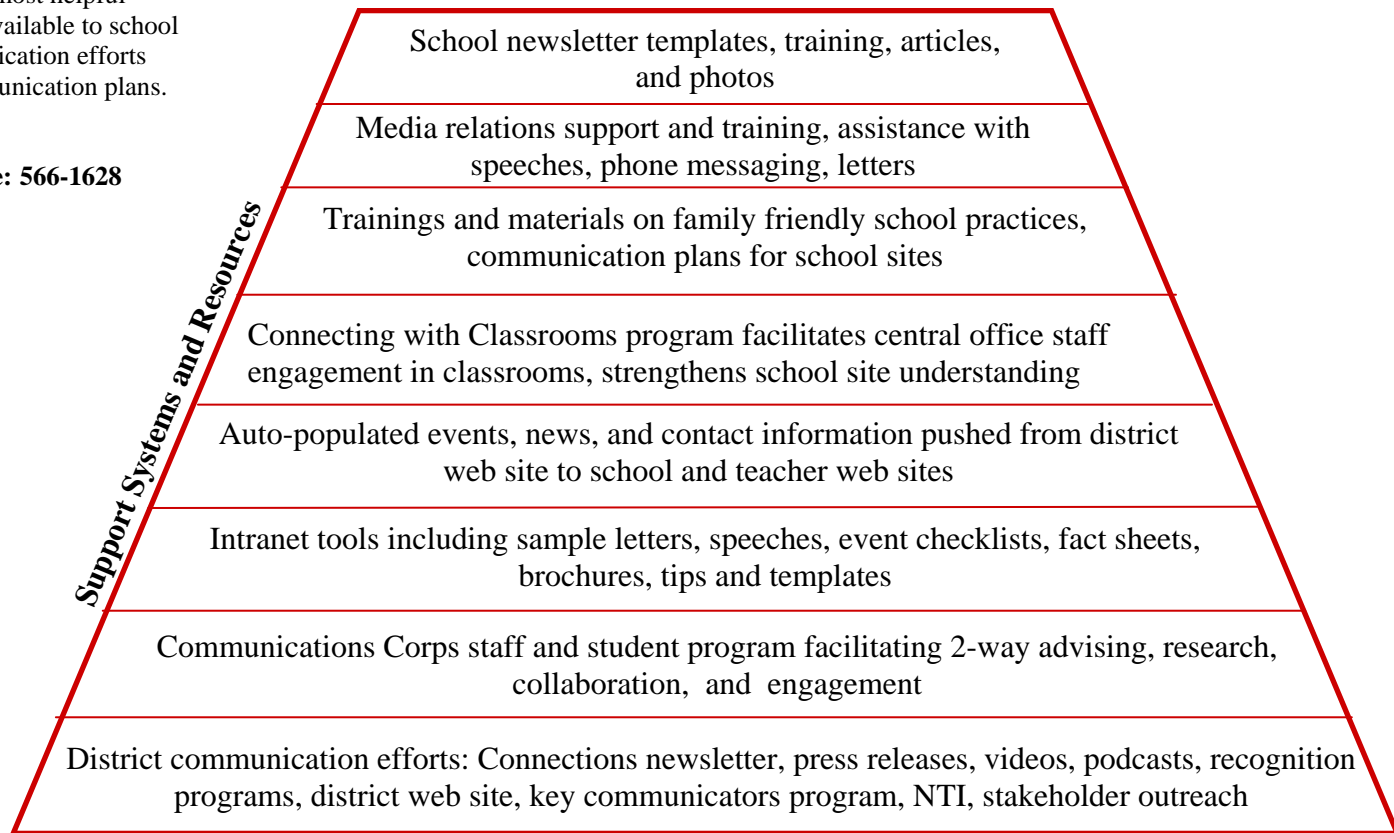

Twin Rivers School Site Communication